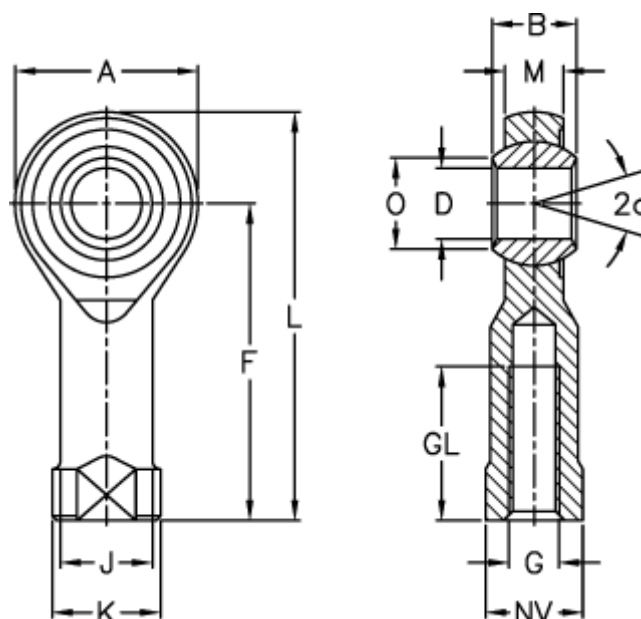

Article number: 03303012125
 Description: Fluro Rod End GILO 12 12x1,25
 Without bushing with left-handed thread

Measures

A	= 32	J	= 17.5	Weight (g) = 115
a (degrees)	= 13	K	= 22	
B	= 16	L	= 66	
D	= 12	M	= 12	
Dynamic load C (kN)	= 8.5	NV	= 19	
F	= 50	O	= 15.4	
G	= M12x1,25	Permissible rpm	= Ikke velegnet til rotation	
GL	= 22	Static load C0 (kN)	= 35	